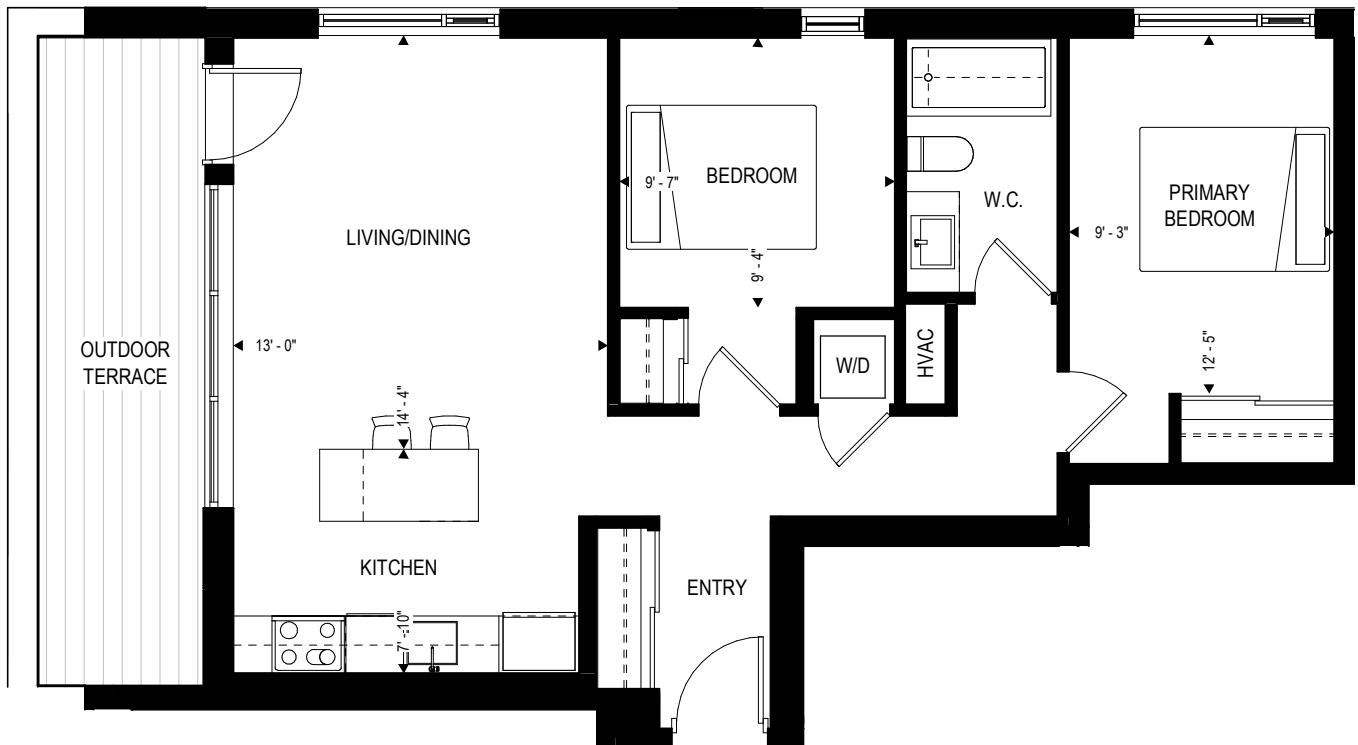

60 STANLEY

CHARLES STREET

LEVEL 5

STANLEY AVENUE

TYPE E UNITS
501

2 BEDROOMS - 835 SQFT
60 STANLEY AVENUE

project1
studio